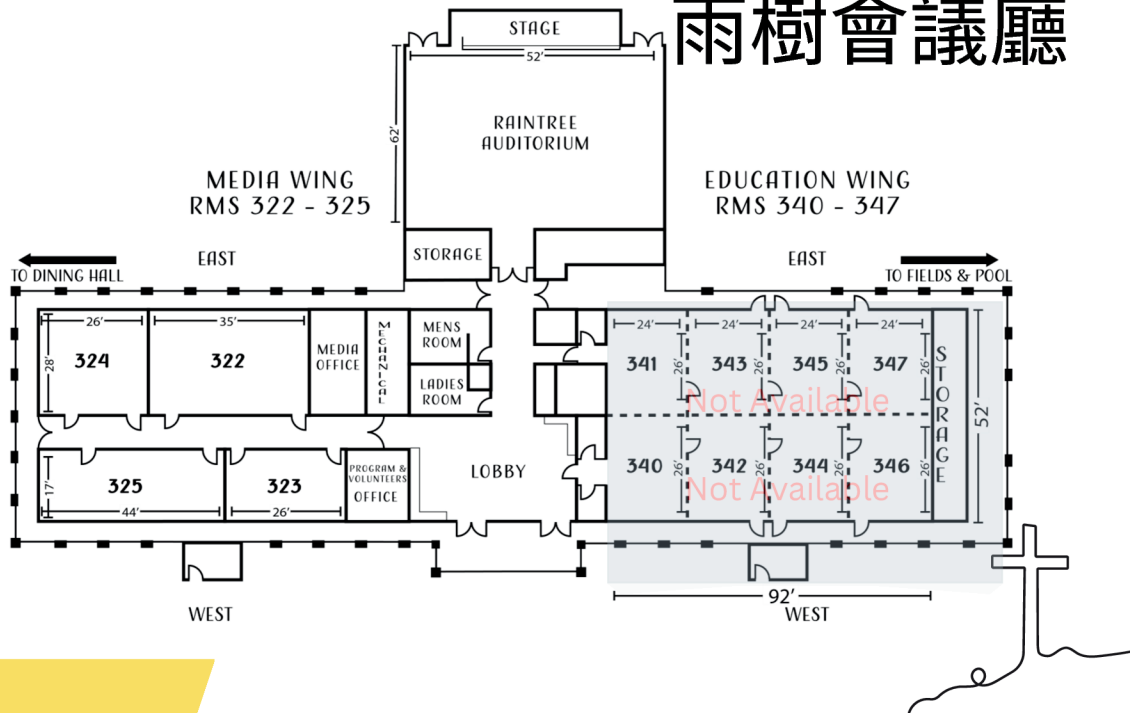

Raintree EDUCATIONAL CENTER 雨樹會議廳