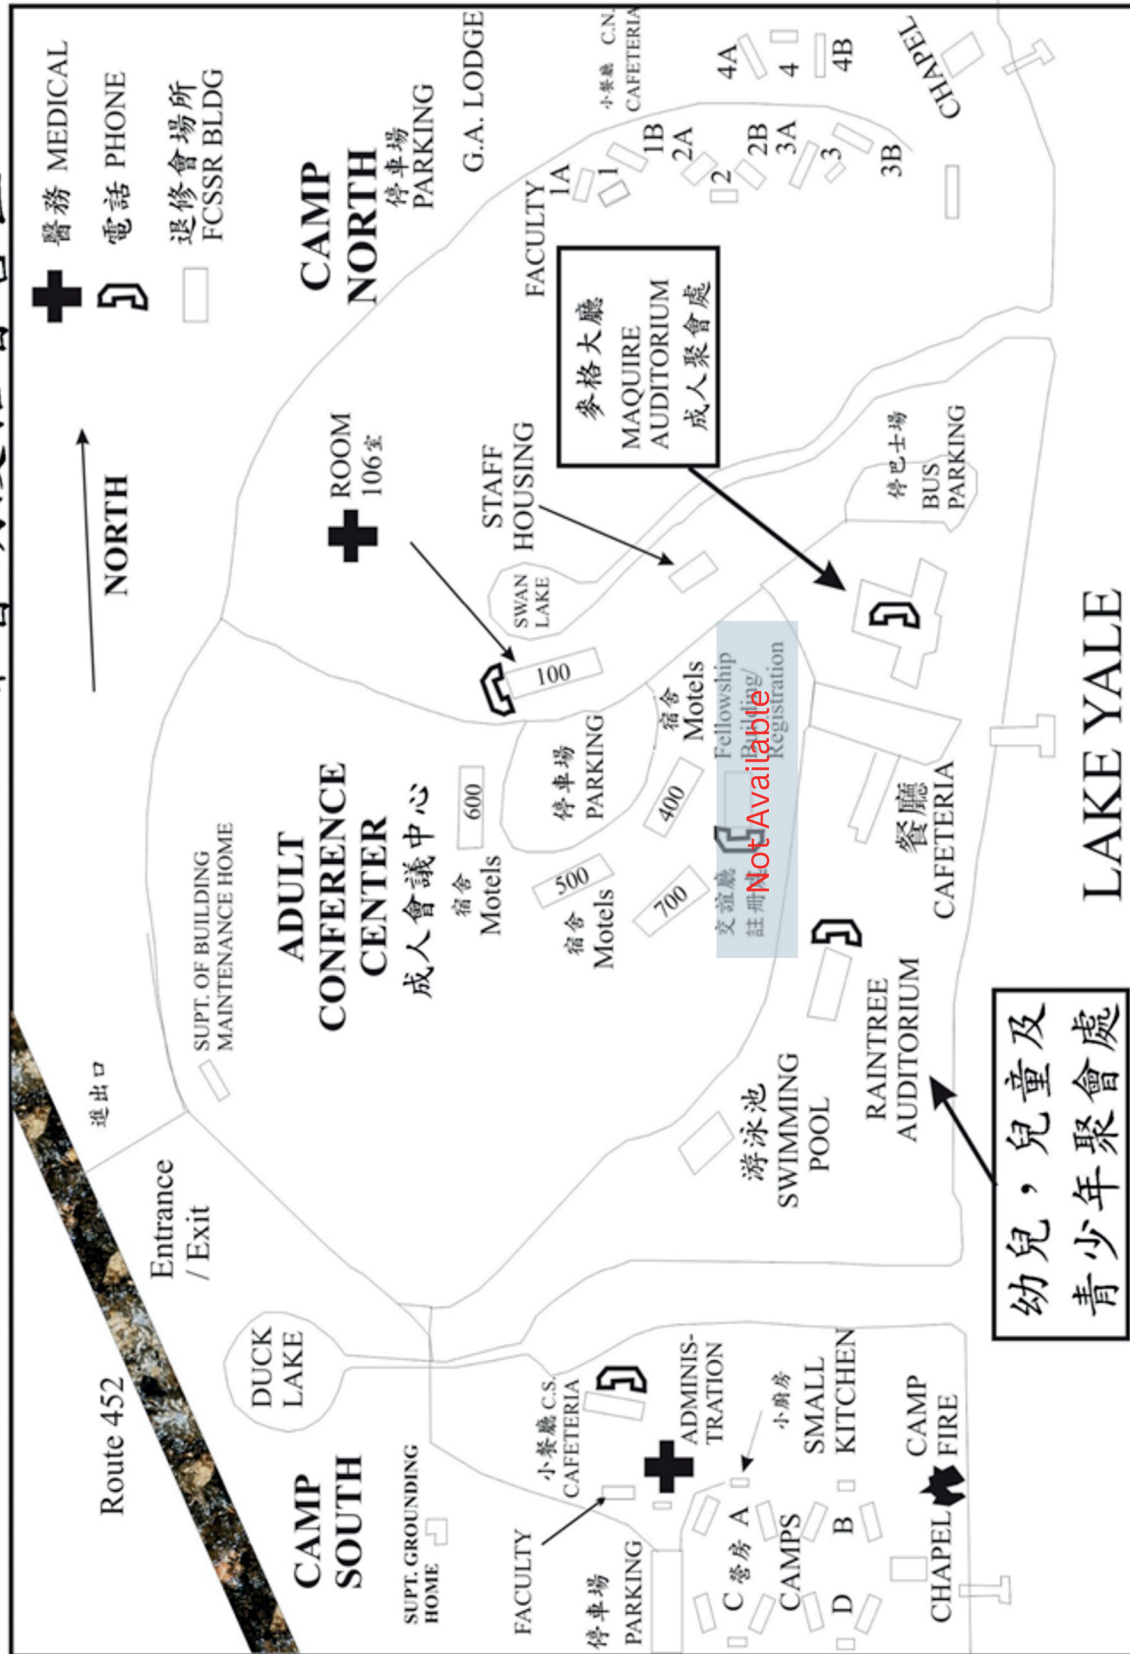

LAKE YALE BAPTIST ASSEMBLY 耶魯湖浸信會營區