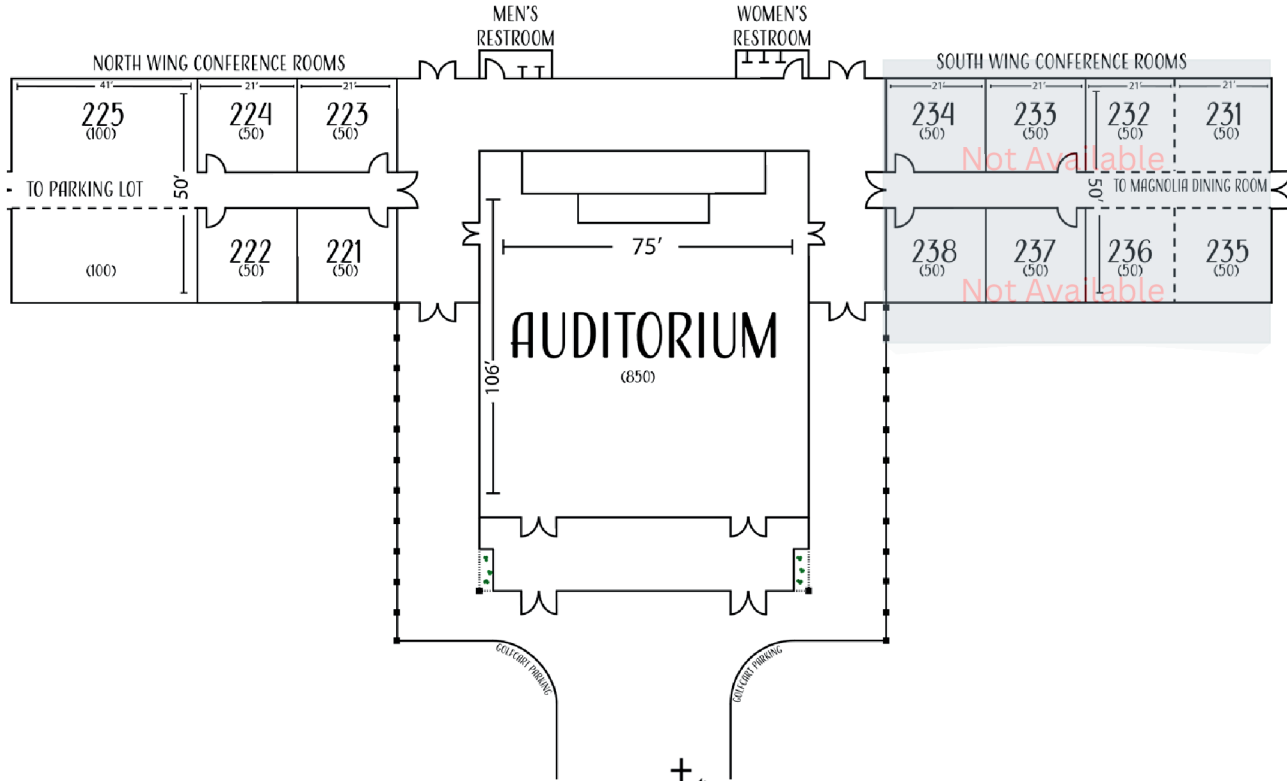

麥格會議廳 *Maguire*

EDUCATIONAL CENTER